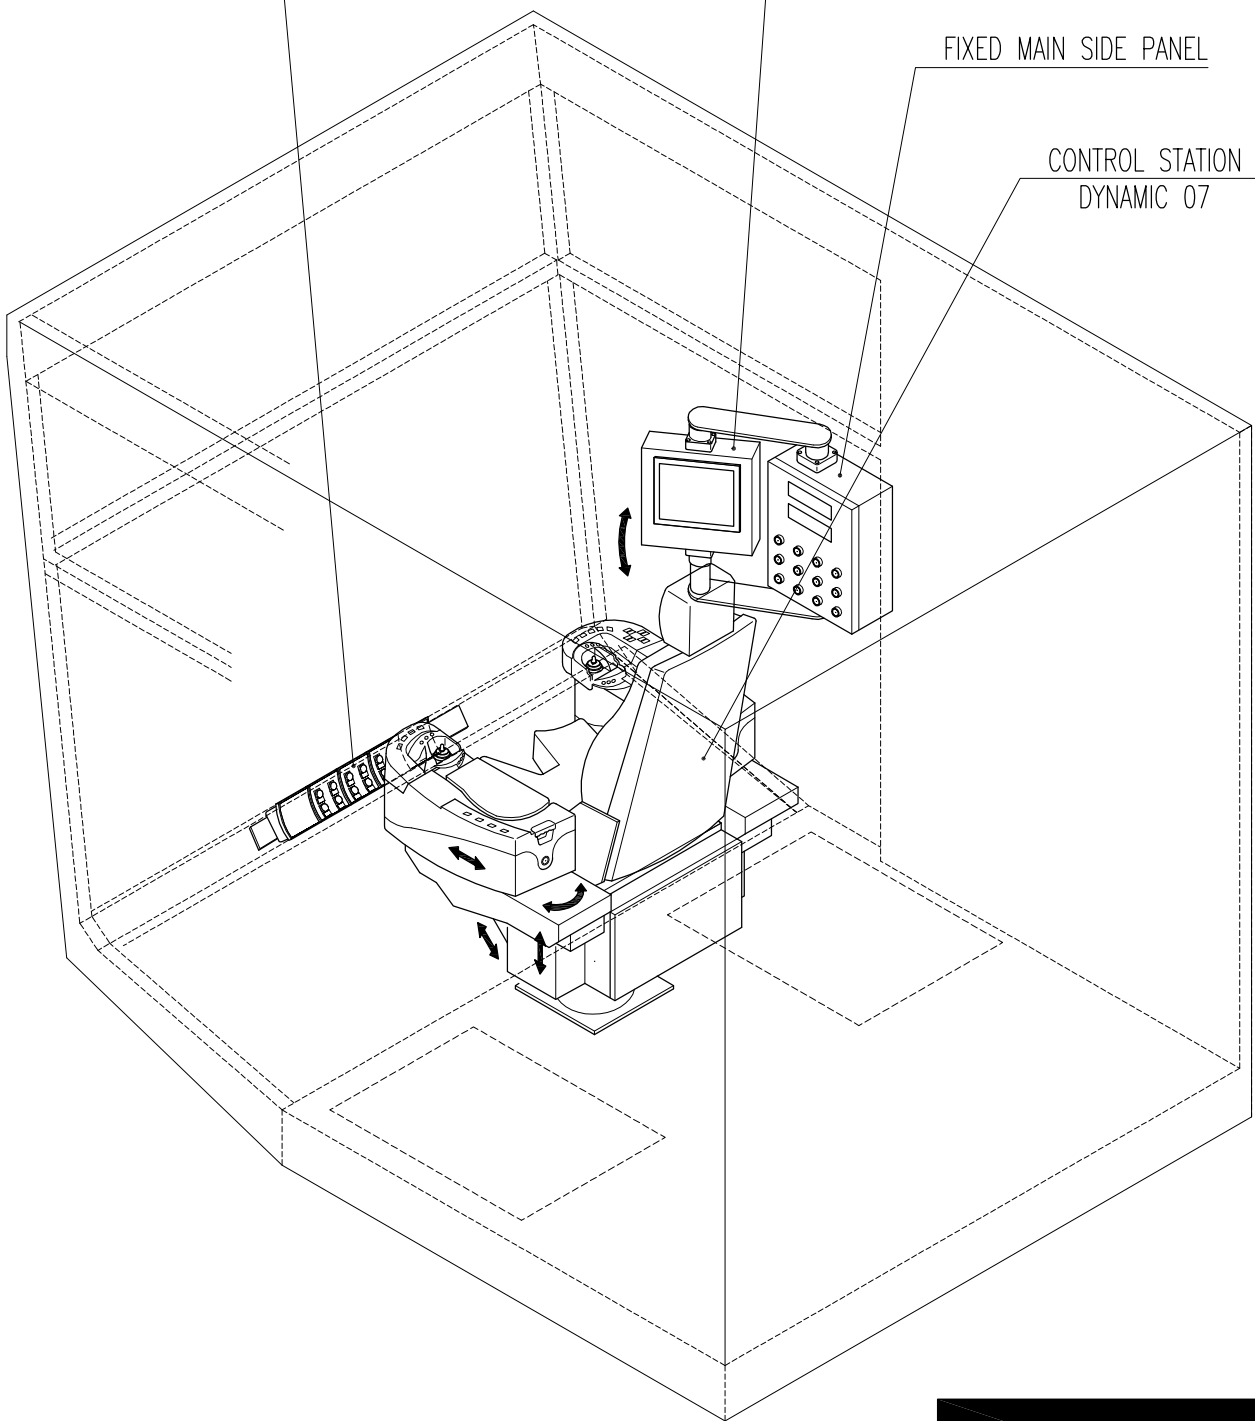

SMART BAR

ADJUSTABLE SUPPORT  
FOR TOUCH SCREEN

FIXED MAIN SIDE PANEL

CONTROL STATION  
DYNAMIC 07

**BD021**

**briedacabins**

**Brieda Cabins**  
*di Rino Brieda e figlio Srl*

Via del Laghetto, 21 - 33080 Porcia-PN-Italy  
Tel. +39 0434.921071 Fax +39 0434.922758  
Website: [www.briedacabins.com](http://www.briedacabins.com)  
e-mail: [brieda@briedacabins.com](mailto:brieda@briedacabins.com)