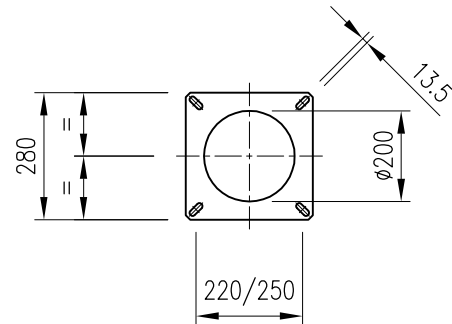

Floor Fixing
Dimension

FEAUTERS

KEY PLAN

1	BRIEDA SEAT type SB1	9	SLIDING BOXES +/- 100mm		
2	SUSPENSION AND WEIGHT COMPENSATION	10	ADJUSTABLE SEAT BELTS		
3	ADJUSTABLE LUMBAR SUPPORT	11	HEADREST		
4	BACKREST ADJUSTAMENT			R. H.	L. H.
5	FORE AND AFT ADJUSTAMENT	12	BOX DIMENSION	250 mm	
6	UNLOCKING ROTATION PEDAL	12	BOX DIMENSION	300 mm	
7	ADJUSTABLE ARMREST	12	BOX DIMENSION	330 mm	
8	DRIVE OF TILTING DEVICE	12	BOX DIMENSION		

Brieda Cabins

di Rino Brieda e figlio Srl

Via del Laghetto, 21 - 33080 Porcia-PN-Italy

Tel. +39 0434.921071 Fax +39 0434.922758

Website: www.briedacabins.com

e-mail: brieda@briedacabins.com

briedacabins

Scala / Scale		Dis / Drw	PMB11-SB1	Foglio / Sheet	1/1	Rev.	N. COMMESSA / JOB
Disegnato / Drawn by	Data / Date	File:	PMB11-SB1.dwg				
Controllato / Checked by	Data / Date	BRIEDA Control Station Type PMB11 - Seat SB1					
Approvato / Approved by	Data / Date						