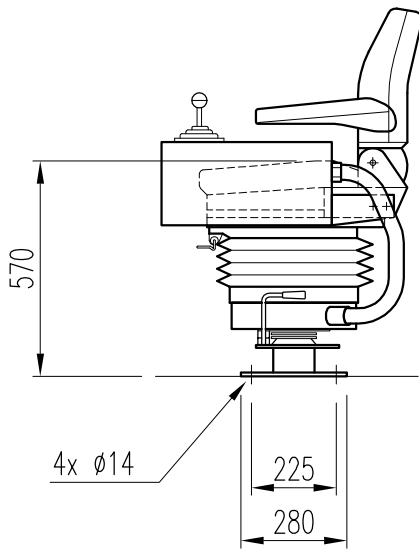

SEDILE DRIBBLING
DB2002 BRSN

SEAT Type DRIBBLING
DB2002 BRSN

Brieda Cabins
di Rino Brieda e figlio Srl

Via del Laghetto, 21 - 33080 Porcia-PN-Italy
Tel. +39 0434.921071 Fax +39 0434.922758
Website: www.briedacabins.com
e-mail: brieda@briedacabins.com

briedacabins

Scala / Scale		Dis / Drw	PMB7M	Foglio / Sheet	1 / 1	Rev.	N. COMMESSA / JOB
Disegnato / Drawn by	Data / Date	File:	PMB7M.dwg				
C.G.							
Controllato / Checked by	Data / Date	BRIEDA Control Station Type PMB7/M					
Approvato / Approved by	Data / Date						

Il presente disegno e le informazioni in esso contenute sono proprietà esclusiva di Brieda Cabins Srl. Il disegno non può essere riprodotto, reso pubblico o utilizzato in alcun modo senza l'autorizzazione scritta.
This drawing and the information contained on it are exclusive property of Brieda Cabins Srl. This drawing is not to be reproduced, further distributed or used for any purpose without written permission.