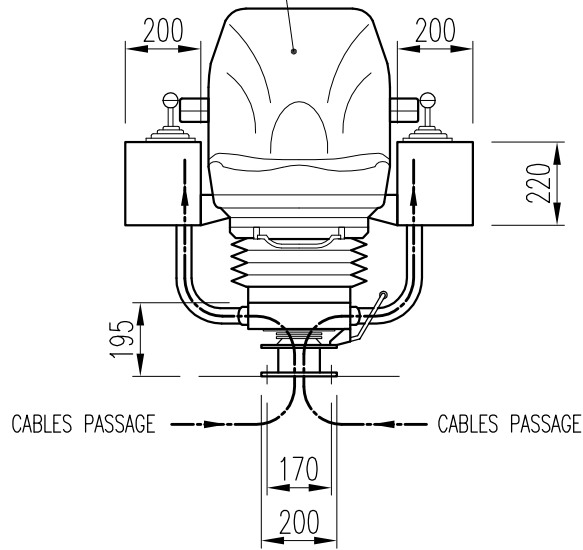

SEDILE DRIBBLING
DB2002 BRSN

SEAT Type DRIBBLING
DB2002 BRSN

Brieda Cabins
di Rino Brieda e figlio Srl

Via del Laghetto, 21 - 33080 Porcia-PN-Italy
Tel. +39 0434.921071 Fax +39 0434.922758
Website: www.briedacabins.com
e-mail: brieda@briedacabins.com

briedacabins

Scala / Scale		Dis / Drw	PMB7M	Foglio / Sheet	1 / 1	Rev.	N. COMMESSA / JOB
Disegnato / Drawn by	Data / Date	File:	PMB7M.dwg				
C.G.							
Controllato / Checked by	Data / Date	BRIEDA Control Station Type PMB7/M					
Approvato / Approved by	Data / Date						

Il presente disegno e le informazioni in esso contenute sono proprietà esclusiva di Brieda Cabins Srl. Il disegno non può essere riprodotto, reso pubblico o utilizzato in alcun modo senza l'autorizzazione scritta.
This drawing and the information contained on it are exclusive property of Brieda Cabins Srl. This drawing is not to be reproduced, further distributed or used for any purpose without written permission.