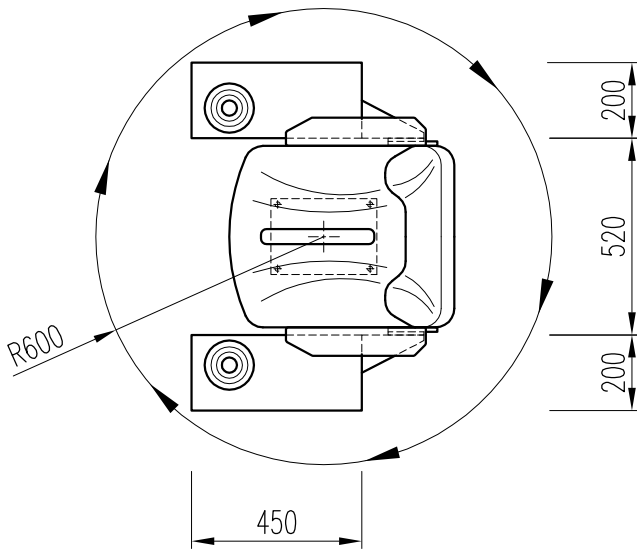

SEDILE DRIBBLING
DB2002 BRSN

SEAT Type DRIBBLING
DB2002 BRSN

Brieda Cabins
di Rino Brieda e figlio Srl

Via del Laghetto, 21 - 33080 Porcia-PN-Italy
Tel. +39 0434.921071 Fax +39 0434.922758
Website: www.briedacabins.com
e-mail: brieda@briedacabins.com

briedacabins

Scala / Scale		Dis / Drw	PMB7M	Foglio / Sheet	1 / 1	Rev.	N. COMMESSA / JOB
Disegnato / Drawn by	Data / Date	File:	PMB7M.dwg				
C.G.							
Controllato / Checked by	Data / Date	BRIEDA Control Station Type PMB7/M					
Approvato / Approved by	Data / Date						

Il presente disegno e le informazioni in esso contenute sono proprietà esclusiva di Brieda Cabins Srl. Il disegno non può essere riprodotto, reso pubblico o utilizzato in alcun modo senza l'autorizzazione scritta.
This drawing and the information contained on it are exclusive property of Brieda Cabins Srl. This drawing is not to be reproduced, further distributed or used for any purpose without written permission.