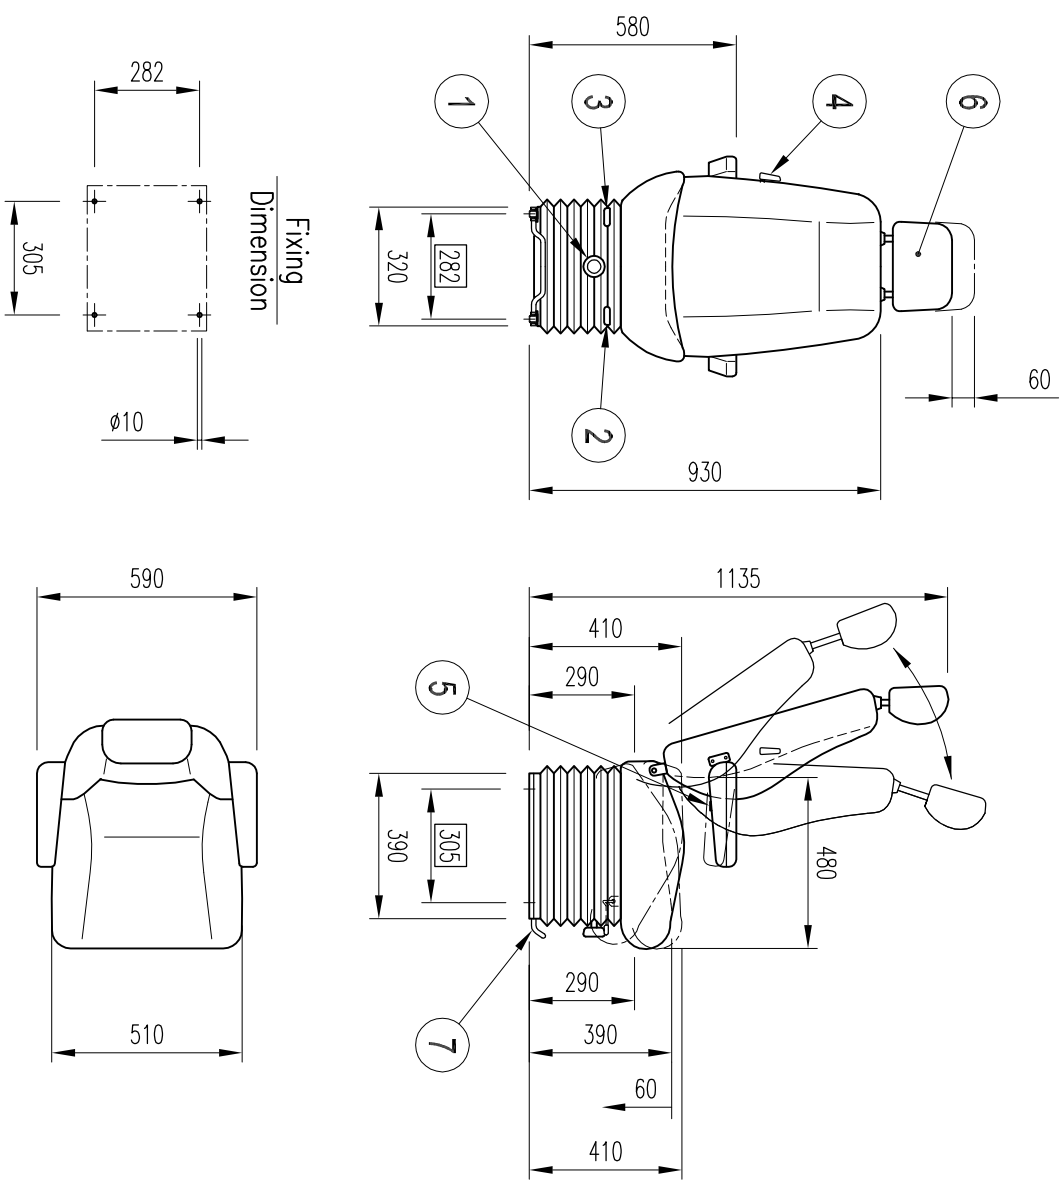

# BRIEDA SEAT Type SB2

Fixing  
Dimension

**briedaccabins**

**Brieda Cabins**  
di Rino Brieda e figlio Srl  
Via del Loghetto, 21 - 33080 Porcia-PN-Italy  
Tel. +39 0434.921071 Fax +39 0434.922758  
Website: www.briedaccabins.com  
e-mail: brieda@briedaccabins.com

## ADJUSTMENTS

1	SUSPENSION AND WEIGHT COMPENSATION	
2	DRIVE OF TILTING DEVICE	
3	BACKREST ADJUSTMENT	
4	LUMBAR SUPPORT ADJUSTMENT	
5	ARMREST ADJUSTMENT	
6	ADJUSTABLE HEADREST	
7	FORE AND AFT ADJUSTMENT	