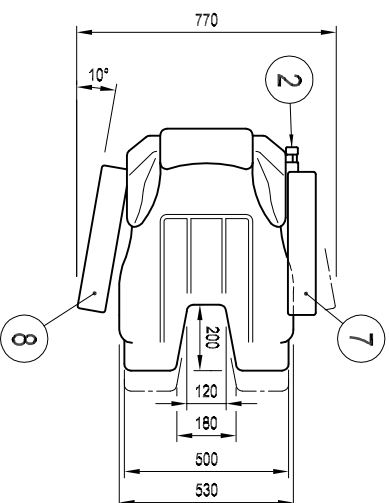

BRIEDA SEAT Type SB1

ADJUSTMENTS

Fixing Dimension

Brieda Cabins
di Rino Brieda e figlio Srl

Via del Loghetto, 21 - 33080 Porcia-PN-Italy
Tel. +39 0434.921071 Fax +39 0434.922758
Website: www.briedaccabins.com
e-mail: briedd@briedaccabins.com

Dis / Dwg

SEAT-SB1

Disegnato / Drawn by

C.G.

Data / Date

File:

SEAT-SB1.dwg

1	DRIVE OF TILTING DEVICE	
2	BACKREST ADJUSTMENT	
3	FORWARD-BACKWARD ADJUSTMENT DRIVE	
4	FORWARD-BACKWARD ADJUSTMENT STROKE	
5	SUSPENSION AND WEIGHT COMPENSATION	
6	SUSPENSION STROKE	
7	ADJUSTABLE ARM Type "7"	
8	ADJUSTABLE ARM Type "8"	
9	ARMREST ADJUSTMENT	
10	ADJUSTAMENT FOR THE LUMBAR ZONE	