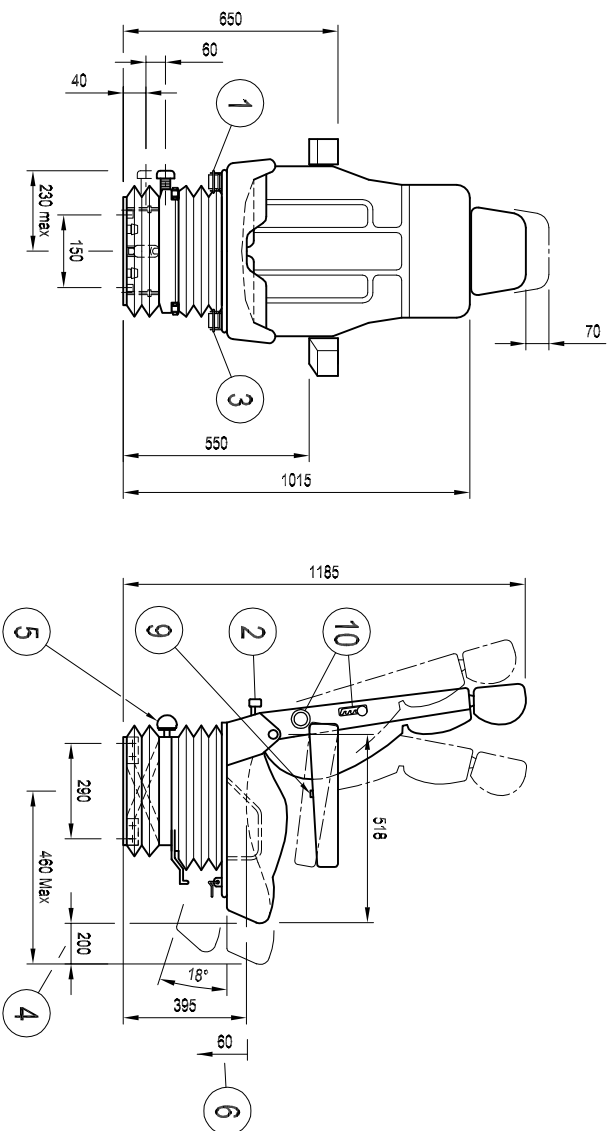

BRIEDA SEAT Type SB1

ADJUSTMENTS

Fixing Dimension

Brieda Cabins
di Rino Brieda e figlio Srl

Via del Loghetto, 21 - 33080 Porcia-PN-Italy
Tel. +39 0434.921071 Fax +39 0434.922758
Website: www.briedaccabins.com
e-mail: briedd@briedaccabins.com

Dis / Dwg

SEAT-SB1

Disegnato / Drawn by

C.G.

Data / Date

File:

SEAT-SB1.dwg

1	DRIVE OF TILTING DEVICE	
2	BACKREST ADJUSTMENT	
3	FORWARD-BACKWARD ADJUSTMENT DRIVE	
4	FORWARD-BACKWARD ADJUSTMENT STROKE	
5	SUSPENSION AND WEIGHT COMPENSATION	
6	SUSPENSION STROKE	
7	ADJUSTABLE ARM Type "7"	
8	ADJUSTABLE ARM Type "8"	
9	ARMREST ADJUSTMENT	
10	ADJUSTAMENT FOR THE LUMBAR ZONE	