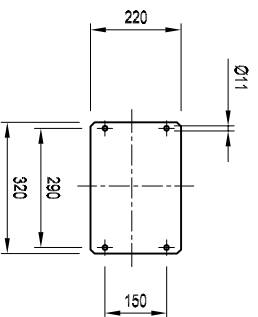

BRIEDA SEAT Type SB1

ADJUSTMENTS

Fixing Dimension

Brieda Cabins
di Rino Brieda e figlio Srl

Via del Loghetto, 21 - 33080 Porcia-PN-Italy
Tel. +39 0434.921071 Fax +39 0434.922758
Website: www.briedaccabins.com
e-mail: briedd@briedaccabins.com

Dis / Dwg

SEAT-SB1

Disegnato / Drawn by

C.G.

Data / Date

File:

SEAT-SB1.dwg

1	DRIVE OF TILTING DEVICE	
2	BACKREST ADJUSTMENT	
3	FORWARD-BACKWARD ADJUSTMENT DRIVE	
4	FORWARD-BACKWARD ADJUSTMENT STROKE	
5	SUSPENSION AND WEIGHT COMPENSATION	
6	SUSPENSION STROKE	
7	ADJUSTABLE ARM Type "7"	
8	ADJUSTABLE ARM Type "8"	
9	ARMREST ADJUSTMENT	
10	ADJUSTAMENT FOR THE LUMBAR ZONE	