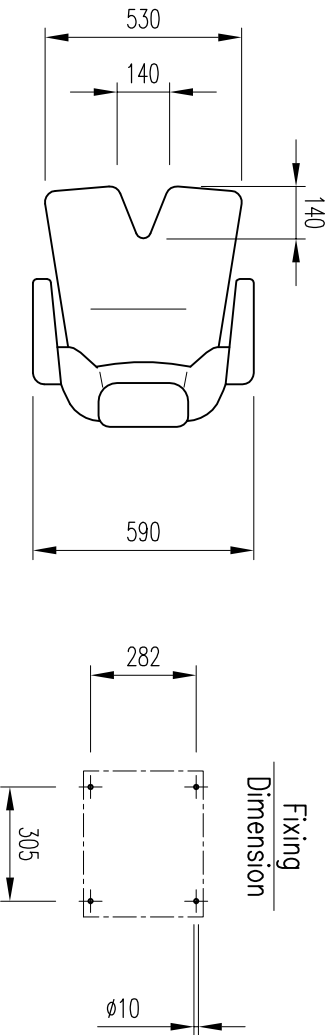

# BRIEDA SEAT Type SB3

## ADJUSTMENTS

- SUSPENSION AND WEIGHT COMPENSATION
- DRIVE OF TILTING DEVICE

Fixing  
Dimension

**Brieda Cabins**  
*di Rino Brieda e figlio Srl*

Via del Laghetto, 21 - 33080 Porcia-PN-Italy  
Tel: +39 0434.921071 Fax +39 0434.922758  
Website: [www.briedacabins.com](http://www.briedacabins.com)  
e-mail: [brieda@briedacabins.com](mailto:brieda@briedacabins.com)

SEAT-SB3

Disegnato / Drawn by

C.G.

Data / Date

File:

SEAT-SB3.dwg

1	SUSPENSION AND WEIGHT COMPENSATION		
2	DRIVE OF TILTING DEVICE		
3	BACKREST ADJUSTMENT		
4	LUMBAR SUPPORT ADJUSTMENT		
5	ARMREST ADJUSTMENT		
6	ADJUSTABLE HEADREST		
7	FORE AND AFT ADJUSTMENT		
7a			
7b		