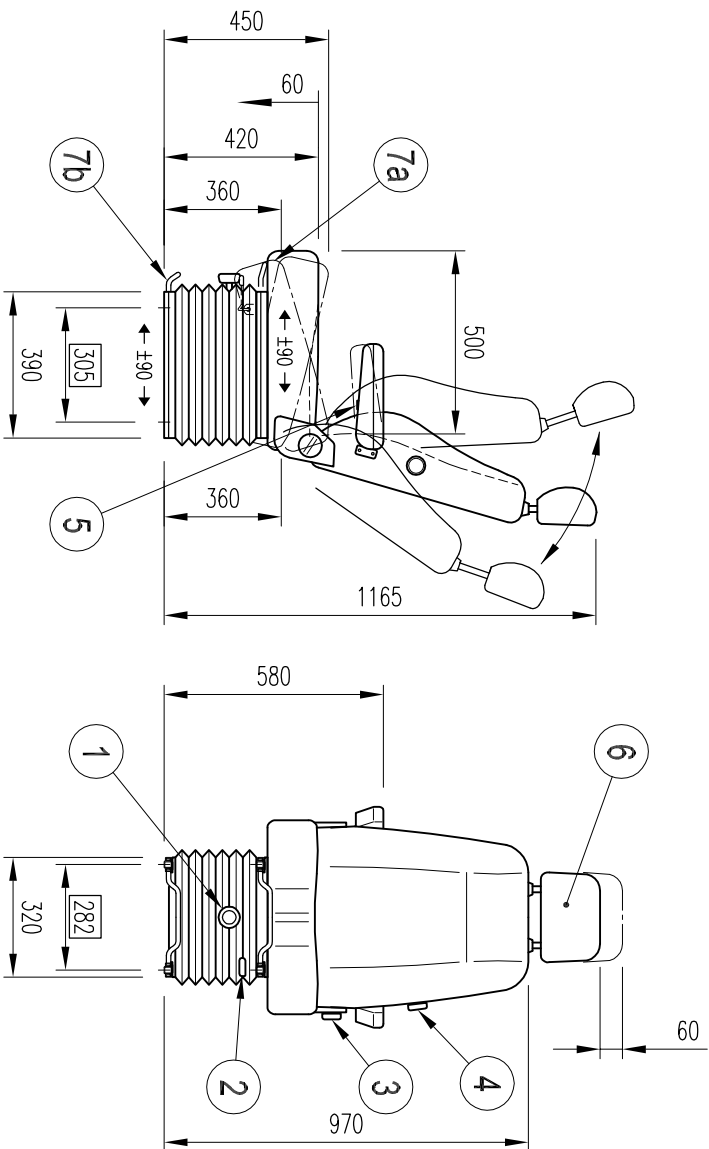

# BRIEDA SEAT Type SB3

## ADJUSTMENTS

- SUSPENSION AND WEIGHT COMPENSATION
- DRIVE OF TILTING DEVICE

Fixing  
Dimension

**Brieda Cabins**  
*di Rino Brieda e figlio Srl*

Via del Laghetto, 21 - 33080 Porcia-PN-Italy  
Tel: +39 0434.921071 Fax +39 0434.922758  
Website: [www.briedacabins.com](http://www.briedacabins.com)  
e-mail: [brieda@briedacabins.com](mailto:brieda@briedacabins.com)

SEAT-SB3

Disegnato / Drawn by

C.G.

Data / Date

File:

SEAT-SB3.dwg

1	SUSPENSION AND WEIGHT COMPENSATION		
2	DRIVE OF TILTING DEVICE		
3	BACKREST ADJUSTMENT		
4	LUMBAR SUPPORT ADJUSTMENT		
5	ARMREST ADJUSTMENT		
6	ADJUSTABLE HEADREST		
7	FORE AND AFT ADJUSTMENT		
7a			
7b		