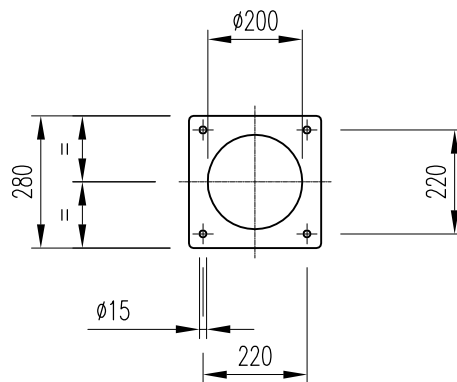

*Floor Fixing
Dimension*