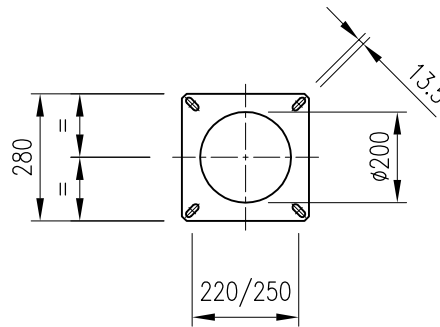

Floor Fixing
Dimension

FEATUERS

KEY PLAN

1	BRIEDA SEAT type SB2	9	SLIDING BOXES +/- 100mm		
2	SUSPENSION AND WEIGHT COMPENSATION	10	ADJUSTABLE SEAT BELTS		
3	ADJUSTABLE LUMBAR SUPPORT	11	HEADREST		
4	BACKREST ADJUSTAMENT			R. H.	L. H.
5	FORE AND AFT ADJUSTAMENT	12	BOX DIMENSION	250 mm	
6	UNLOCKING ROTATION PEDAL	12	BOX DIMENSION	300 mm	
7	ADJUSTABLE ARMREST	12	BOX DIMENSION	330 mm	
8	DRIVE OF TILTING DEVICE	12	BOX DIMENSION		