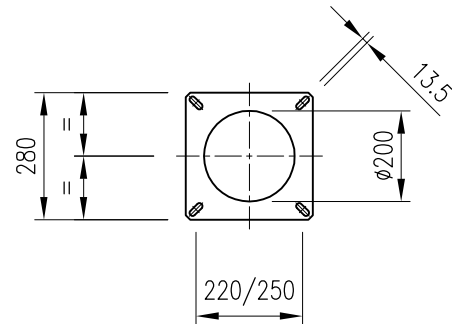

Floor Fixing
Dimension

FEAUTERS

KEY PLAN

1	BRIEDA SEAT type SB1	9	SLIDING BOXES +/- 100mm		
2	SUSPENSION AND WEIGHT COMPENSATION	10	ADJUSTABLE SEAT BELTS		
3	ADJUSTABLE LUMBAR SUPPORT	11	HEADREST		
4	BACKREST ADJUSTAMENT			R. H.	L. H.
5	FORE AND AFT ADJUSTAMENT	12	BOX DIMENSION	250 mm	
6	UNLOCKING ROTATION PEDAL	12	BOX DIMENSION	300 mm	
7	ADJUSTABLE ARMREST	12	BOX DIMENSION	330 mm	
8	DRIVE OF TILTING DEVICE	12	BOX DIMENSION		