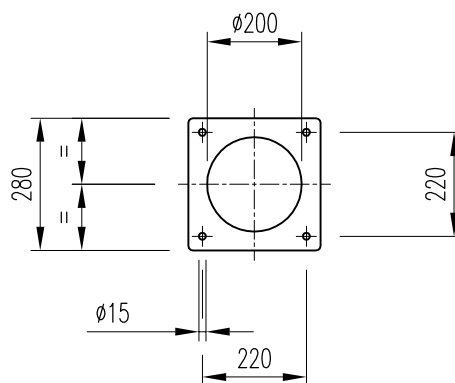

*Floor Fixing
Dimension*

Brieda Cabins

di Rino Brieda e figlio Srl

Via del Laghetto, 21 - 33080 Porcia-PN-Italy

Tel. +39 0434.921071 Fax +39 0434.922758

Website: www.briedacabins.com

e-mail: brieda@briedacabins.com

briedacabins

Scala / Scale		Dis / Drw	PMB33-SB2	Foglio / Sheet	1/1	Rev.	N. COMMESSA / JOB
Disegnato / Drawn by	Data / Date	File:	PMB33-SB2.dwg				
C.G.							
Controllato / Checked by	Data / Date	BRIEDA Control Station Type PMB33 - Seat SB2					
Approvato / Approved by	Data / Date						

Il presente disegno e le informazioni in esso contenute sono proprieta' esclusiva di Brieda Cabins Srl. Il disegno non puo' essere riprodotto, reso pubblico o utilizzato in alcun modo senza l'autorizzazione scritta.
This drawing and the information contained on it are exclusive property of Brieda Cabins Srl. This drawing is not to be reproduced, further distributed or used for any purpose without written permission.